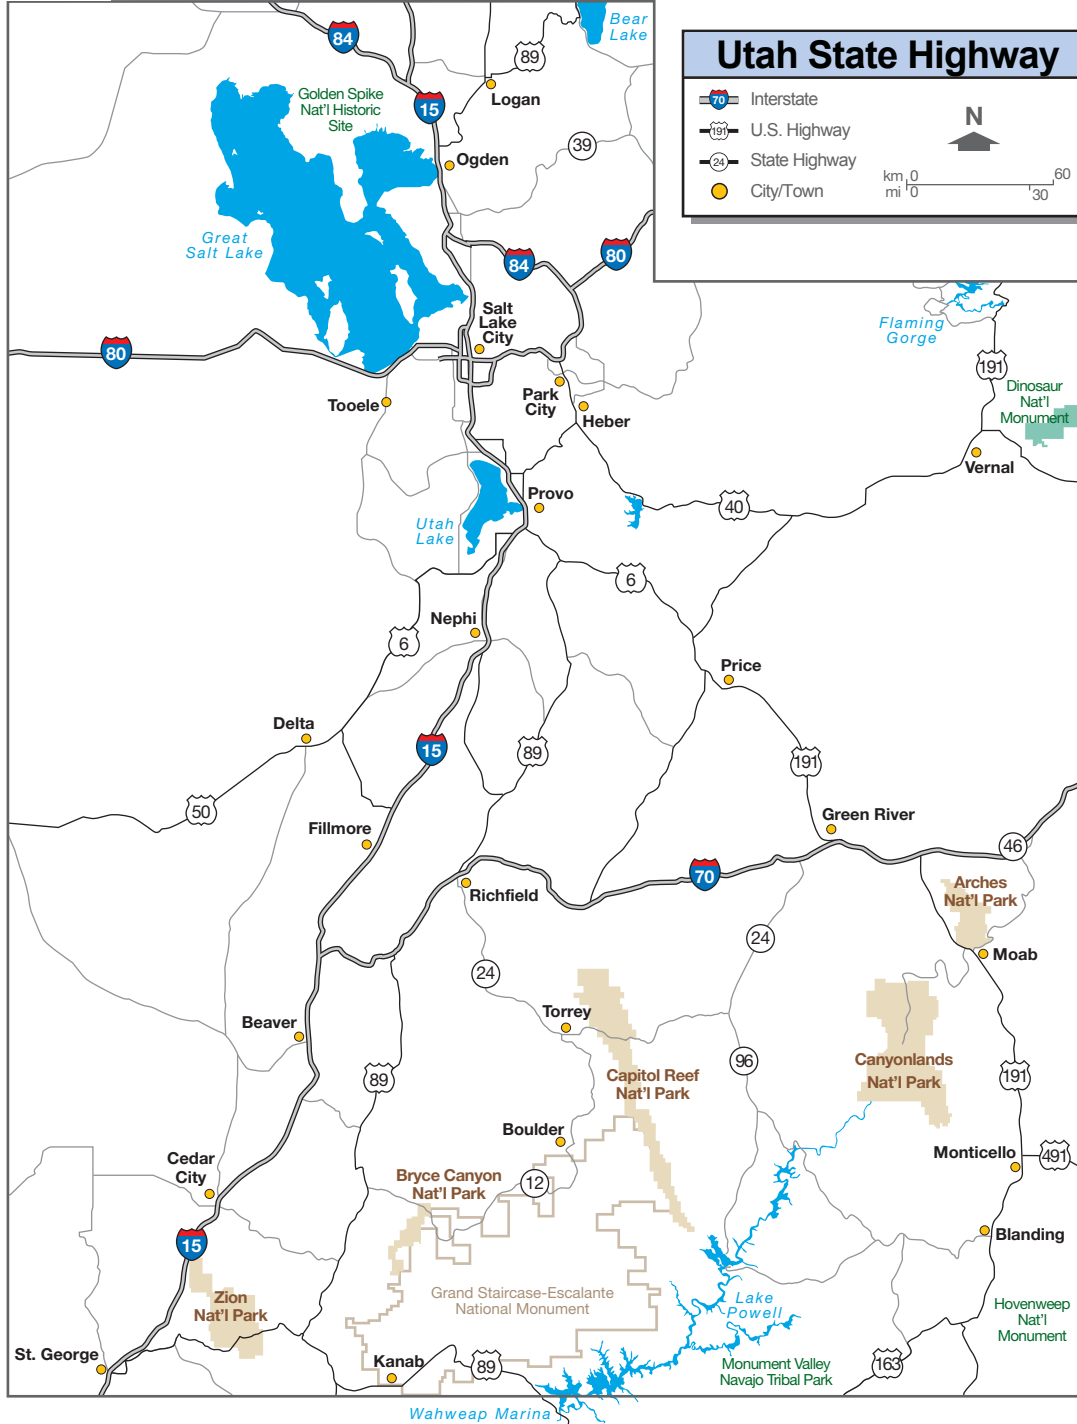

**MOAB**  
 UTAH'S ADVENTURE CAPITOL  
**1 800-635-6622**  
 Information Center on the corner of Center & Main  
[www.discovermoab.com](http://www.discovermoab.com)

**SORREL RIVER RANCH**  
 resort & spa  
 Toll-Free 1 (877)-359-2715  
 AAA Four Diamond Award

**BRYCE CANYON COUNTRY**  
 Bryce Canyon • Highway 12 • Capitol Reef • Grand Staircase • Kodachrome Basin  
 Visit our web-site at [www.BryceCanyonCountry.com](http://www.BryceCanyonCountry.com)

**NATIONAL PARKS**  
**Map & Guide**  
 Get yours at [www.ccnationalparks.com](http://www.ccnationalparks.com)